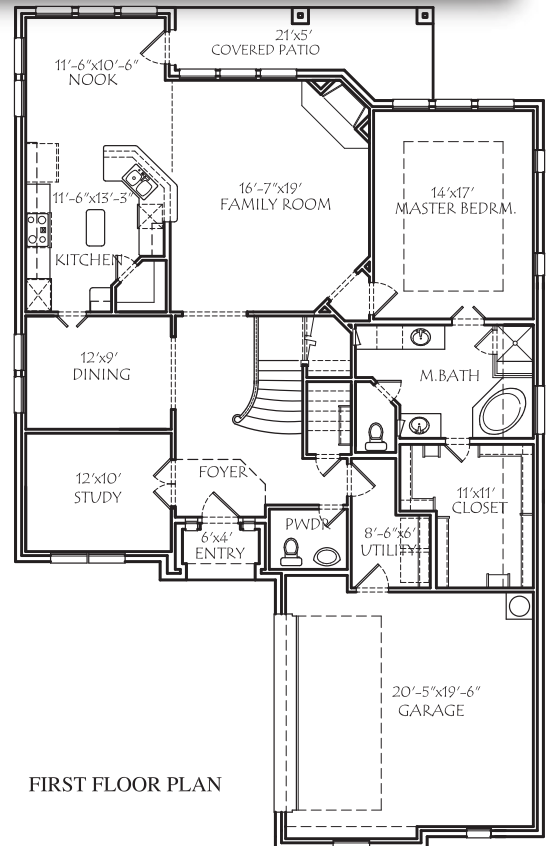

Available Home

ROSEBUD  
MIDLOTHIAN

1318 GRANADA  
MIDLOTHIAN, TX

**FEATURES:**

- NEW CONSTRUCTION
- 2,690 SF
- 2.5 STORY
- 4 BEDROOMS, 2 BATHS
- NAILDOWN WOOD FLOORS
- GRANITE
- FIREPLACE
- COVERED BACK PORCH
- NEW ELEVATION STONE
- TILE IN WET AREAS
- BRONZE PLUMBING & LIGHT FIXTURES
- ENERGY STAR CERTIFIED
- AND MORE...

SECOND FLOOR PLAN

FIRST FLOOR PLAN

AVAILABLE IN AUGUST

\*Prices, plans, specifications, square footage, availability, and terms are subject to change without notice or prior obligation. Square footage is approximate and may vary upon elevations and /or options selected. Please see Sales Counselor for additional information. Lillian Custom Homes is an equal opportunity home builder.