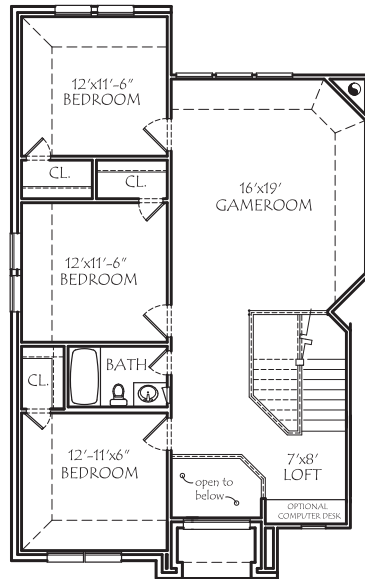

Available Home

ROSEBUD  
MIDLOTHIAN

1318 GRANADA  
MIDLOTHIAN, TX

**FEATURES:**

- NEW CONSTRUCTION
- 2,690 SF
- 2.5 STORY
- 4 BEDROOMS, 2 BATHS
- NAILDOWN WOOD FLOORS
- GRANITE
- FIREPLACE
- COVERED BACK PORCH
- NEW ELEVATION STONE
- TILE IN WET AREAS
- BRONZE PLUMBING & LIGHT FIXTURES
- ENERGY STAR CERTIFIED
- AND MORE...

SECOND FLOOR PLAN

FIRST FLOOR PLAN

AVAILABLE IN AUGUST

\*Prices, plans, specifications, square footage, availability, and terms are subject to change without notice or prior obligation. Square footage is approximate and may vary upon elevations and /or options selected. Please see Sales Counselor for additional information. Lillian Custom Homes is an equal opportunity home builder.