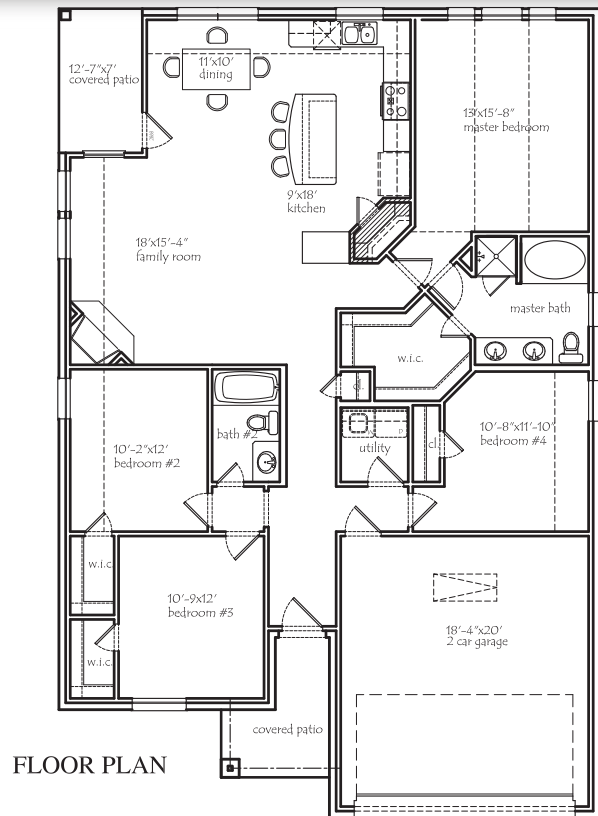

Available Home

PARK PLACE
WAXAHACHIE

104 ATLANTIC AVE
WAXAHACHIE, TX 75165

FEATURES:

- NEW CONSTRUCTION
- 1,730 SF
- 1 STORY
- 4 BEDROOMS, 2 BATHS
- COVERED BACK PATIO
- NEW STONE ELEVATION
- FIREPLACE
- GRANITE KITCHEN COUNTERTOP
- TILE IN WET AREAS
- AND MORE...

AVAILABLE IN AUGUST!

FLOOR PLAN

*Prices, plans, specifications, square footage, availability, and terms are subject to change without notice or prior obligation. Square footage is approximate and may vary upon elevations and /or options selected. Please see Sales Counselor for additional information. Lillian Custom Homes is an equal opportunity home builder.