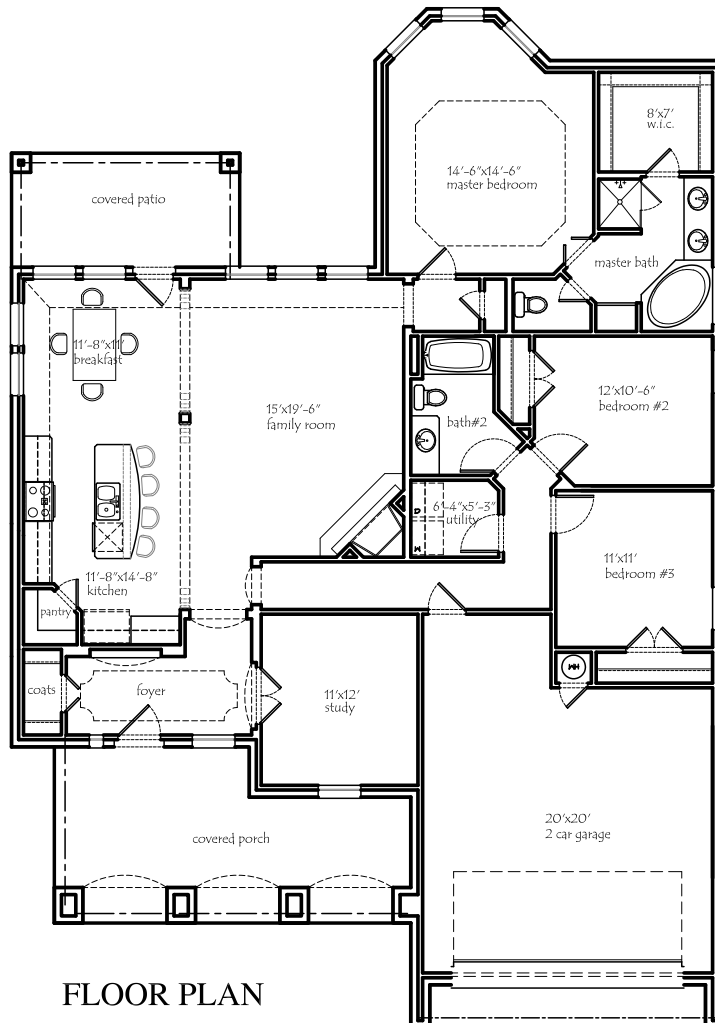

PARK PLACE
WAXAHACHIE, TEXAS

AVAILABLE
1890 S.F. - A/C

ELEVATION

FLOOR PLAN